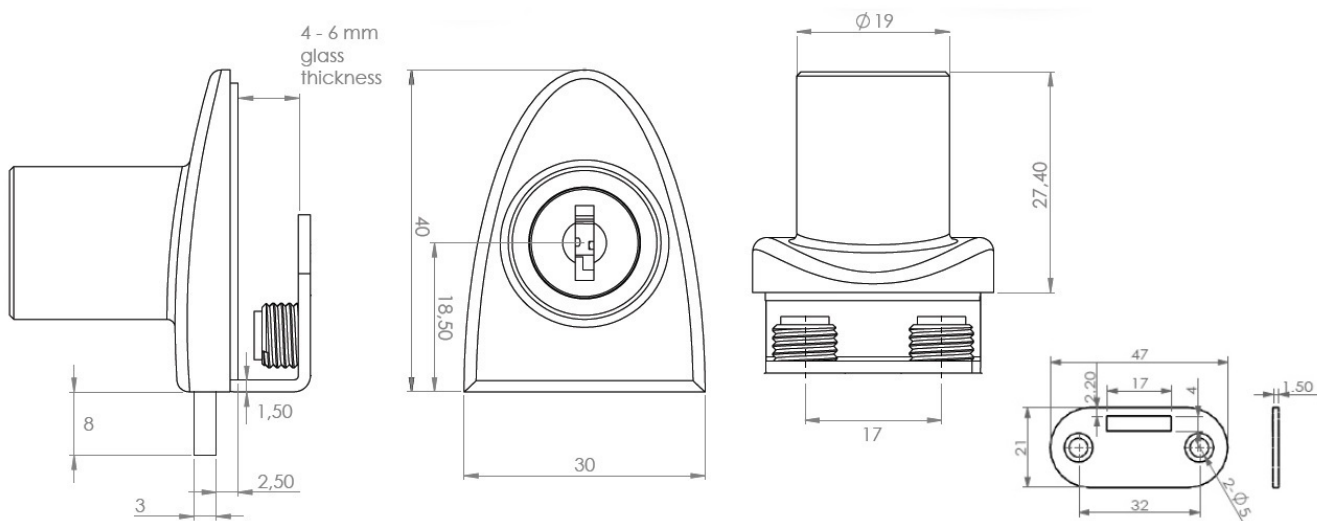

PRODUCT SHEET

Description:

Glass Door Lock "Badge", F/Single Doors, BLK, KA D20,W/SISO Oval Metal Key, 400 KD,W/2 Zamak Screws W/PVC Tip, 1 Black, Flat Oval Metal Striking Plate, f/Glass Thickness 4-6mm

Item number:

14.09.509-5

Units	Box	Carton	HS Code	Barcode
Pcs.		240	8301300000	 5704866048699

SISO A/S

Mileparken 11
DK-2740 Skovlunde
Denmark
VAT: DK 24786013

Phone +45 45 830 900

www.siso.dk
siso@siso.dk

Danske Bank
Nytorv Branch
Copenhagen
SWIFT: DABADKKK

Account no.
4180 3112 112936
IBAN Account
DK7230003112112936